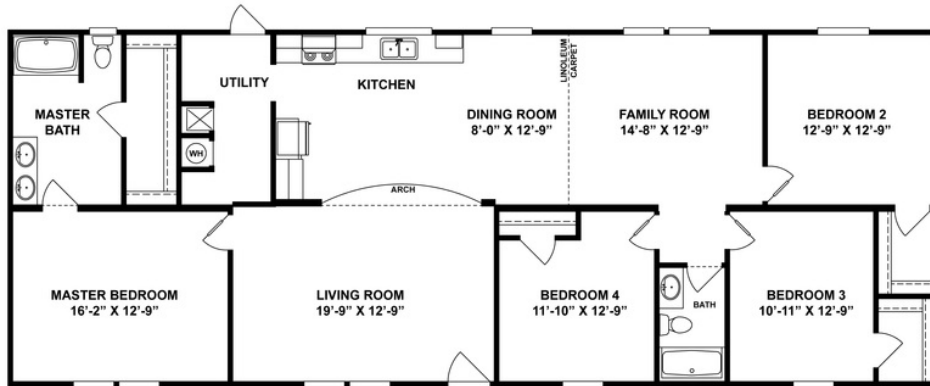

The Country Cabin

The Country Cabin Model number: 57ROC28704BH17

3 beds • 2 baths • 1960 sq.ft. • 28' width • 70' depth

Our home building facilities invest in continuous product and process improvements. Plans, dimensions, features, materials, specifications and availability are subject to change without notice or obligation. Renderings and floor plans are representative likenesses of our homes and may differ from the actual homes. We invite you to tour a Home Center near you and inspect the highest value in quality housing available or call (336) 228-7844 to speak with a Home Consultant. Copyright 2017, CMH. All rights reserved.